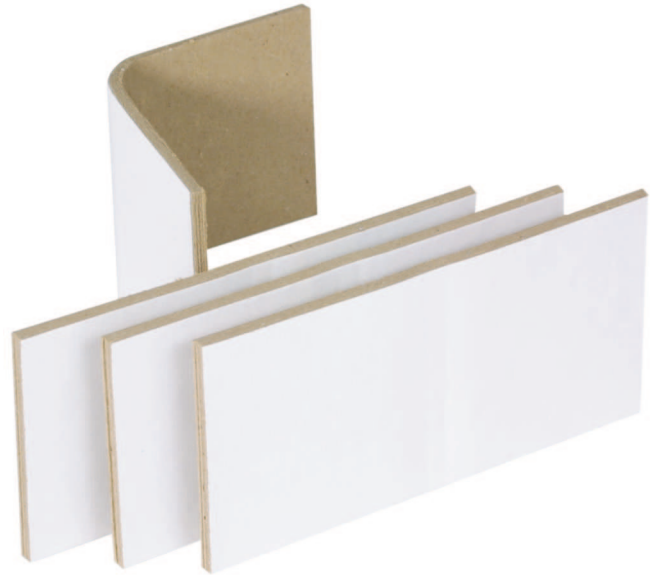

EDGE PROTECTORS, POLY & PAPER STAPLE CARDS

In the multi-billion-dollar North American lumber industry, every detail in the process of getting the product to market, no matter how small, can have a significant impact on the bottom line.

Clever, cost-reducing details is where Seaside comes in, offering two small products that make a big difference.

First, the Edge Protector. This is a special laminated paper product that protects lumber from the strapping used to secure it in bundles.

Secondly, we have Poly and Paper Staple Cards. These small cards are inserted between the staple and the protective wrap around a lift of lumber, and prevent the wrap from tearing away from the staple.

Small products that pay big dividends to our customers.

Converting Innovative Ideas
into Profitable Customer Solutions

Toll Free: 1-877-946-1886 www.seasidepaper.com