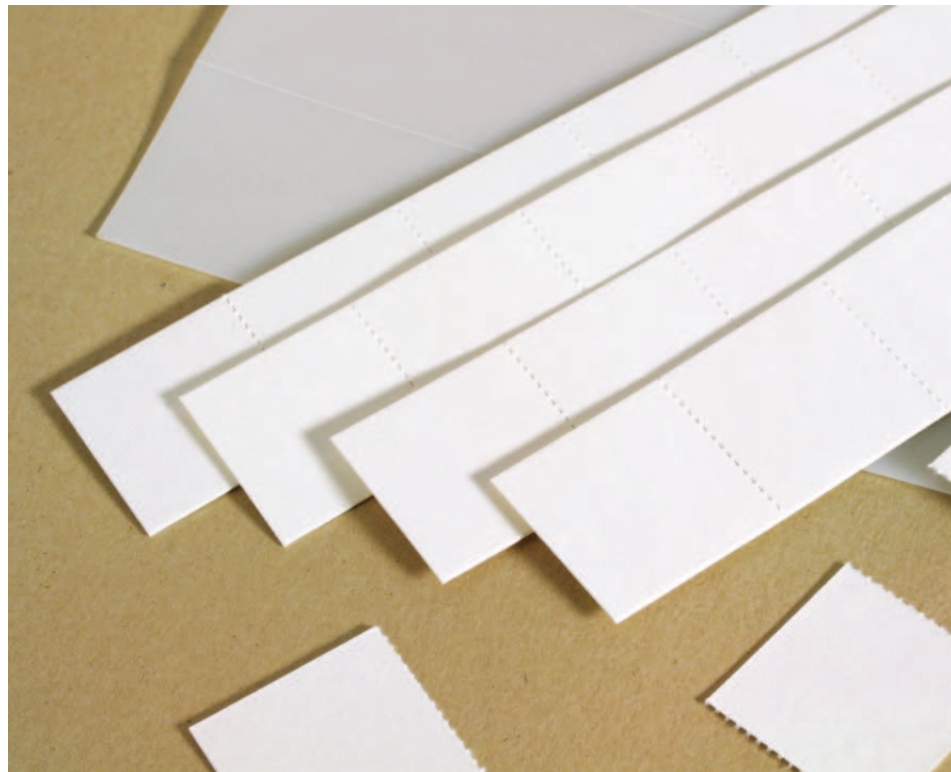

EDGE PROTECTORS, POLY & PAPER STAPLE CARDS

In the multi-billion-dollar North American lumber industry, every detail in the process of getting the product to market, no matter how small, can have a significant impact on the bottom line.

Clever, cost-reducing details is where Seaside comes in, offering two small products that make a big difference.

First, the Edge Protector. This is a special laminated paper product that protects lumber from the strapping used to secure it in bundles.

Secondly, we have Poly and Paper Staple Cards. These small cards are inserted between the staple and the protective wrap around a lift of lumber, and prevent the wrap from tearing away from the staple.

Small products that pay big dividends to our customers.

Converting Innovative Ideas
into Profitable Customer Solutions

Toll Free: 1-877-946-1886 www.seasidepaper.com