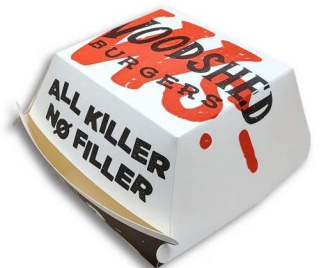

Paper Products Proudly Made in Canada

Toll Free: 1-877-946-1886
www.seasidepaper.com

Contact us at info@seasidepaper.com to find a distributor in your area or for usage instructions.

Seaside Code - TCCTGNU444
4" x 4" x 4"
450 per case
UPC: 10848352005093