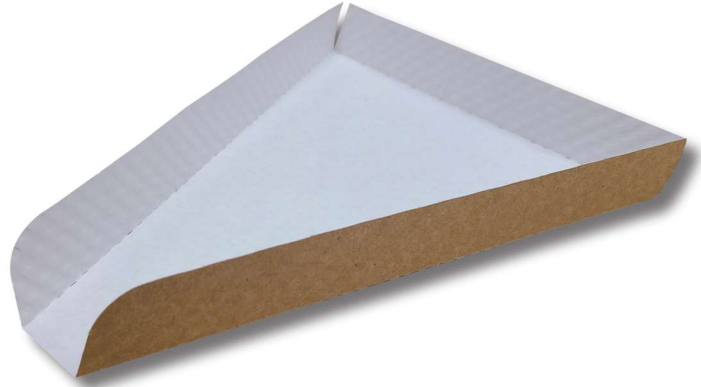

# Embossed Pizza Wedge

**Our 100% compostable Embossed Pizza Wedge is an inexpensive option for "take-away" pizza operations where the product is consumed immediately after purchase! Perfect for concession stands, sports arenas and more!**

## Features and Benefits

- COMPOSTABLE, Earth-Friendly, Heavy, White Embossed Paper
- Food Grade Recycled Paper with 60% Recycled content and 50% Post Consumer
- Allows airflow to reduce sogginess
- Absorbent - Soaks up excess oil
- Custom Printable
- Proudly Canadian-Made in Delta, BC

GTIN: 084835200167  
Seaside Item Code: PizzaWL  
8" x 9.5" x 1 1/8"  
500 per case  
Case Weight: 12 lbs  
Case: 12.5" x 12.5" x 10.25"  
48 Cases per skid

**For further information, please contact your local distributor or contact us at [info@seasidepaper.com](mailto:info@seasidepaper.com) or toll-free at 1-877-946-1886 [www.seasidepaper.com](http://www.seasidepaper.com)**